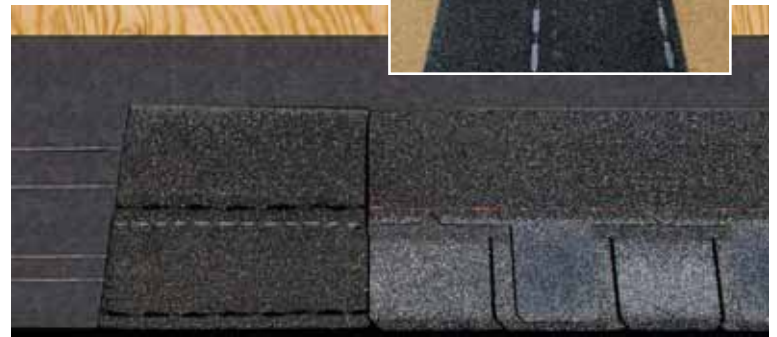

WEATHERBLOCKER™

Premium Eave/Rake Starter Strip

Homeowner's Best Choice

- **Versatile...** Can be used with most English, metric, premium and oversized shingles.
- **Great Performance...** Dura Grip® adhesive locks the first course of shingles in place, reducing the risk of shingle blow-off.
- **For Maximum Protection...** Also install along rake edges to help protect shingles from wind uplift (and avoid the mess of hand-sealing the rake edges).

Professional's Best Choice

- **Saves You Time & Labor...** No more wasted time cutting thick laminated shingles—allowing you to offer greater homeowner value.
- **Eliminates Waste...** No need to waste premium shingles for starter strips.
- **Safer...** Perforated design eliminates cutting.

when used with shingle exposures **greater than 6"**
use entire strip

when used with shingle exposures **up to 6"**
tear in half along perforation